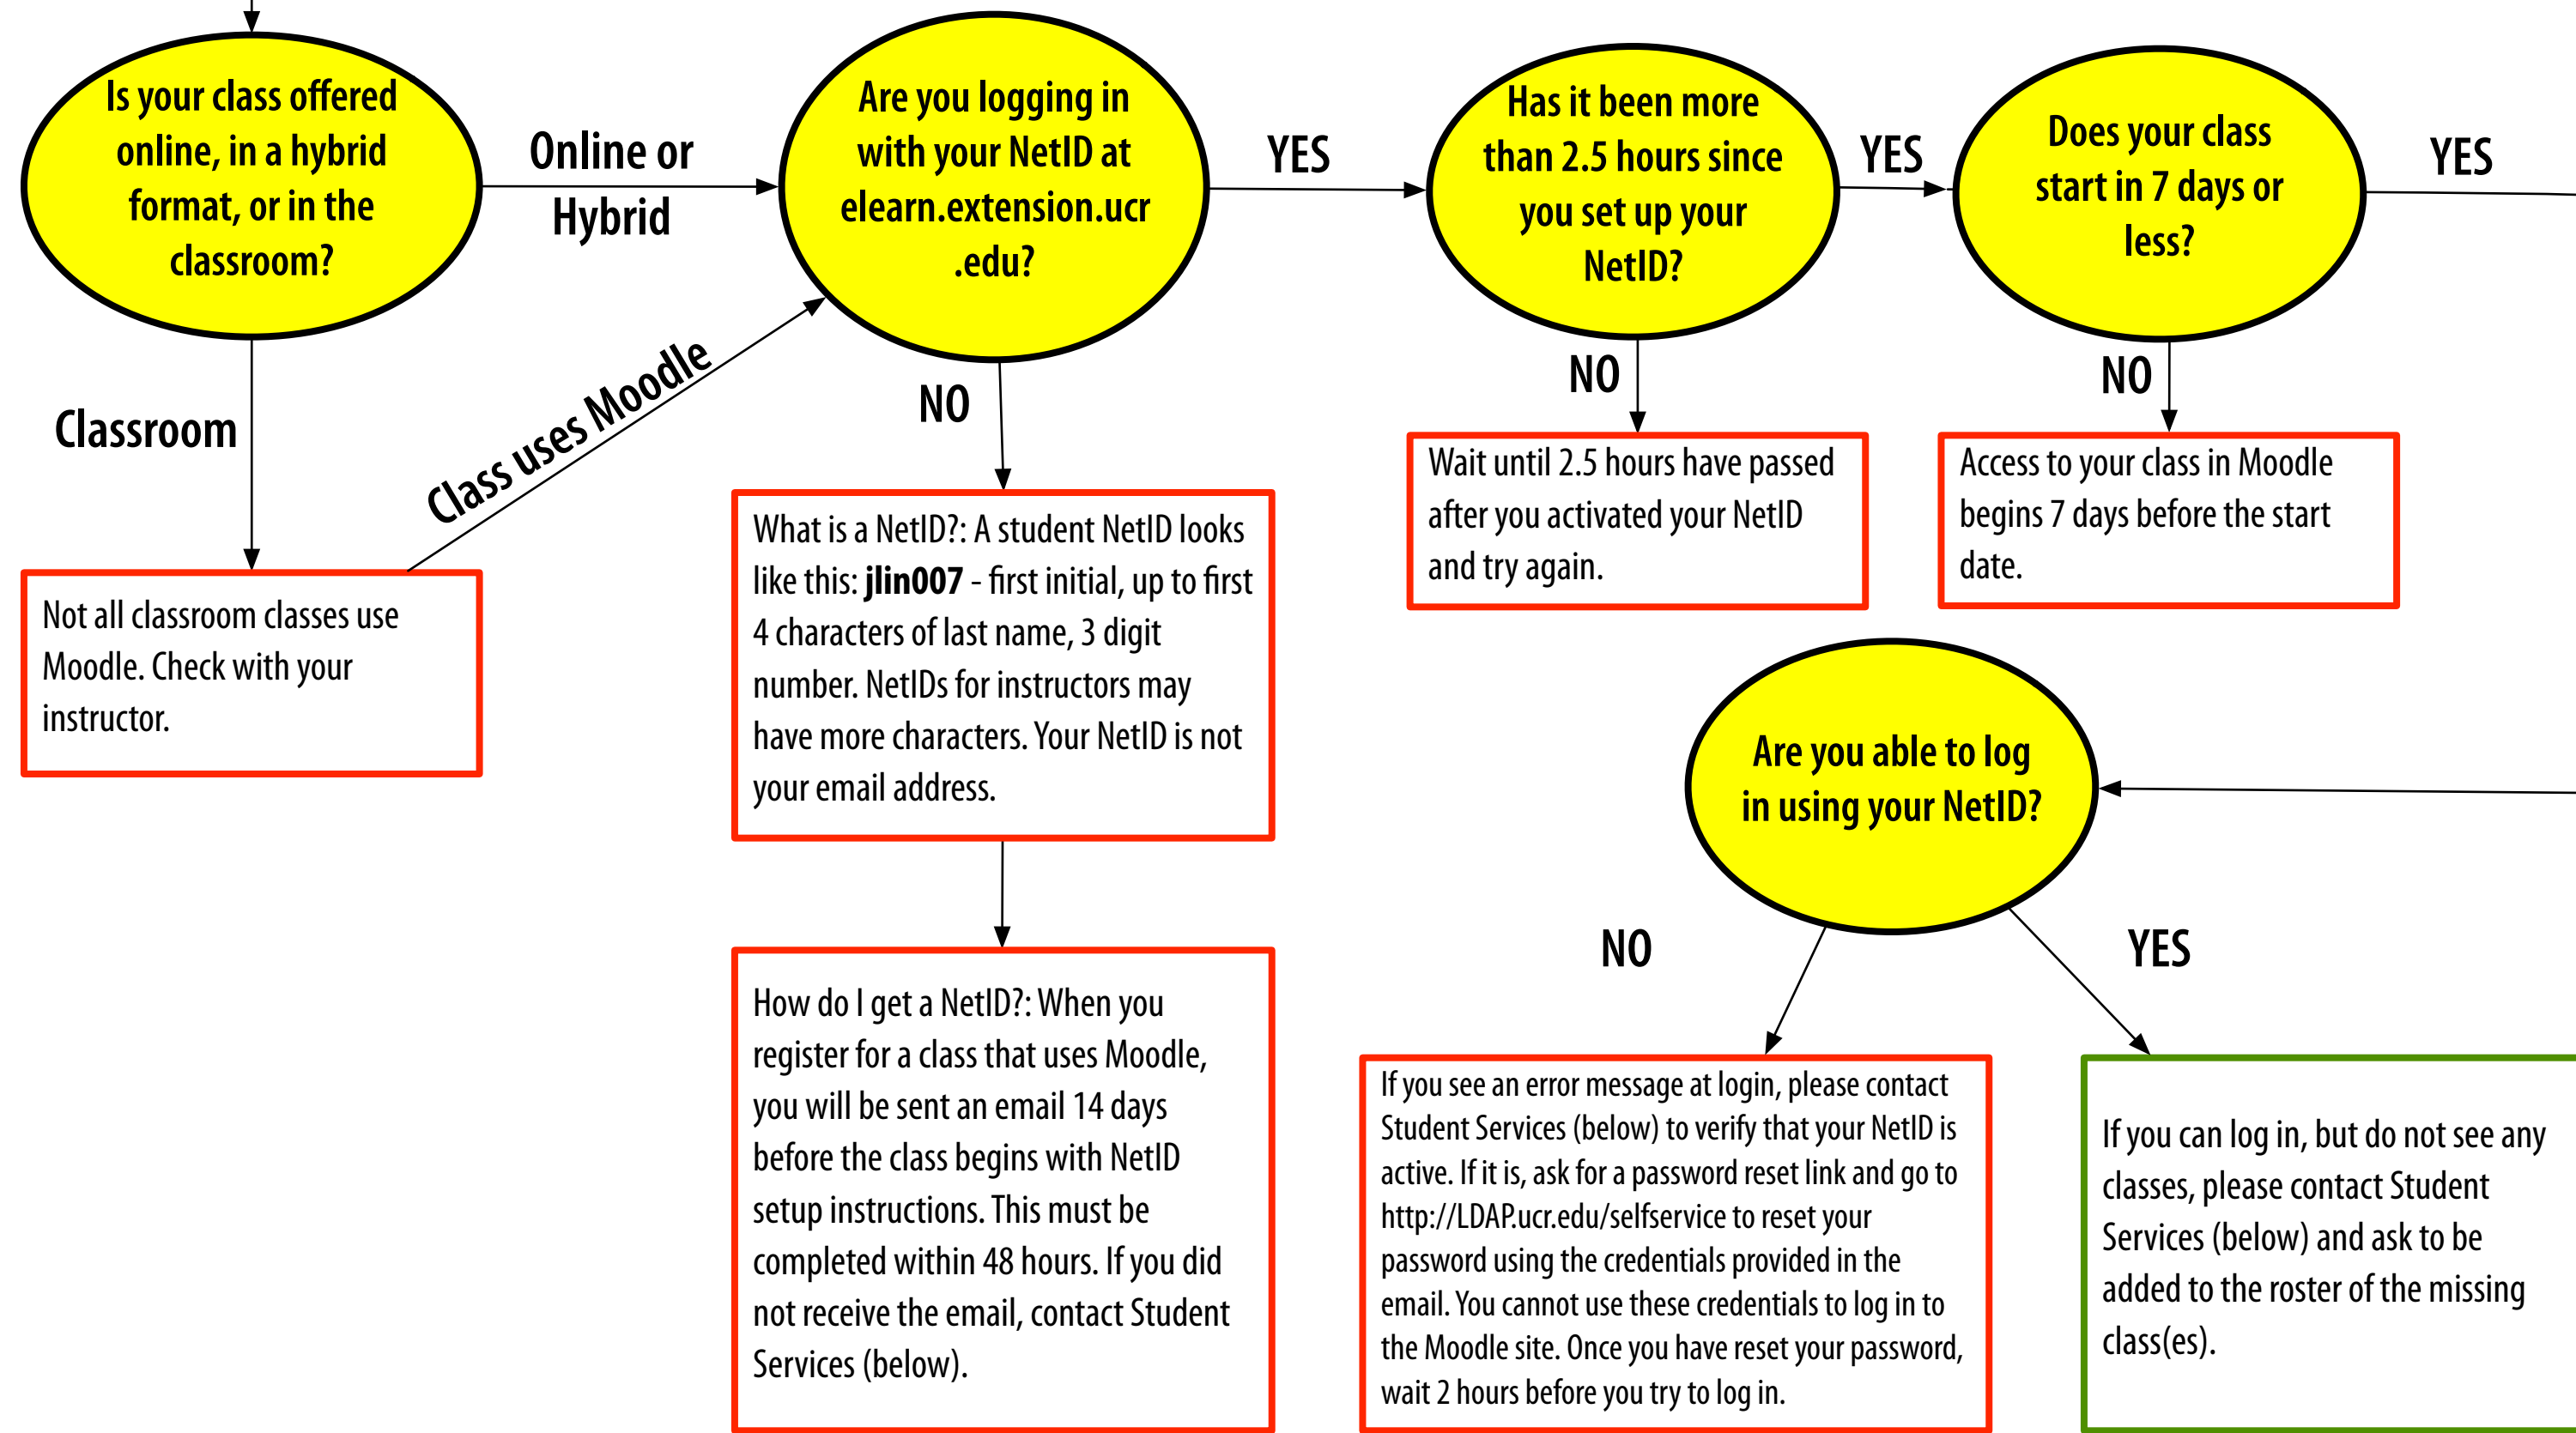

START HERE

Where's my Moodle class?

UCR Extension Moodle: <http://elearn.extension.ucr.edu>

For assistance, contact netidhelp@ucx.ucr.edu or call Student Services at (951) 827-4105 or (800) 442-4990
Help is available Monday-Thursday, 7:30 a.m.-7 p.m.; Friday, 7:30 p.m.-6 p.m.; Saturday, 7:30 a.m.-1:30 p.m